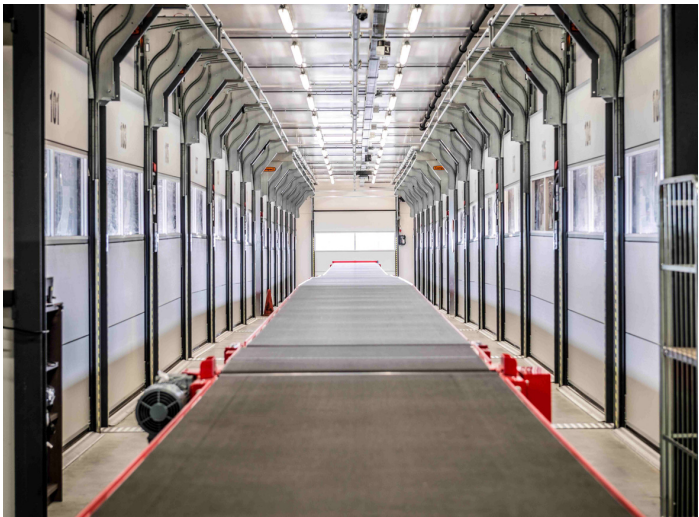

FOLDING DOOR

UNFOLD A WORLD
OF POSSIBILITIES

rolflex.com

- Ideal for:**
- Carwash booths
 - Showrooms
 - Crane tracks
 - Spray booths
 - Narrow spaces
 - Workshops
 - Partition walls
 - Logistics
 - Elevators

The Compact door is the perfect choice for architects and building owners that value both its **modern architectural design** and its **space-saving qualities**.

The combination of its sleek, minimalist design and its compact sizing makes the door suitable for both industrial and commercial spaces. The Compact door can be installed where traditional overhead or sectional doors would not fit. This makes it ideal for use in buildings with limited space or in combination with overhead installations. In addition, the Compact door is extremely durable and can withstand heavy duty use, making it ideal for any type of industry.